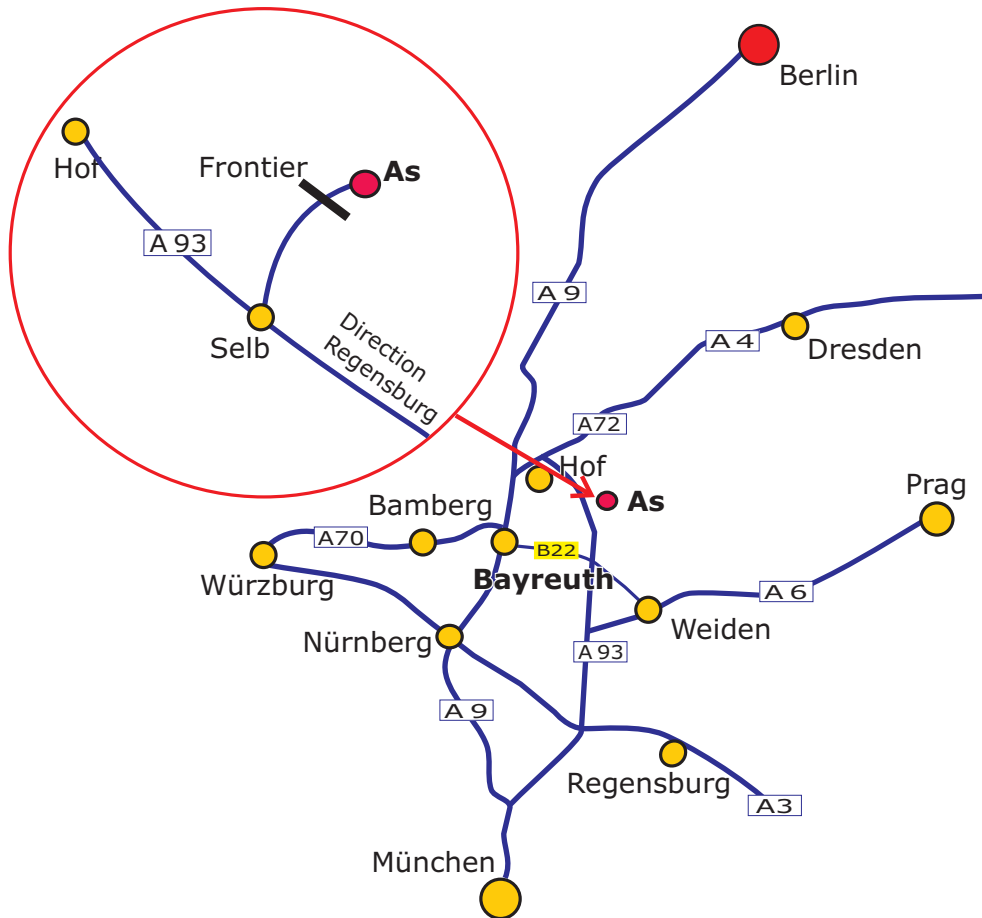

Overview

Detail-Overview

Address:

AROTECH Manufaktur s.r.o.
Tyršova 1616/1
352 01 Aš
CZECH REPUBLIC

Tel.: +420 354 544 682
Fax: +420 354 544 683

Please note!

1. Do not forget your Identity Card!

2. Turn on your lights! Due to law of Czech Republic you have to drive with lights at day!

Drive directions to As (ca. 850m distance from czech border):

1. over the border and first street left
2. straight ahead over railway crossing, follow main road
3. straight ahead until piece of woodlands, at the end of the woodlands first street right
4. than the second left, and first right until the end of the street, please turn right and drive trough the gateway